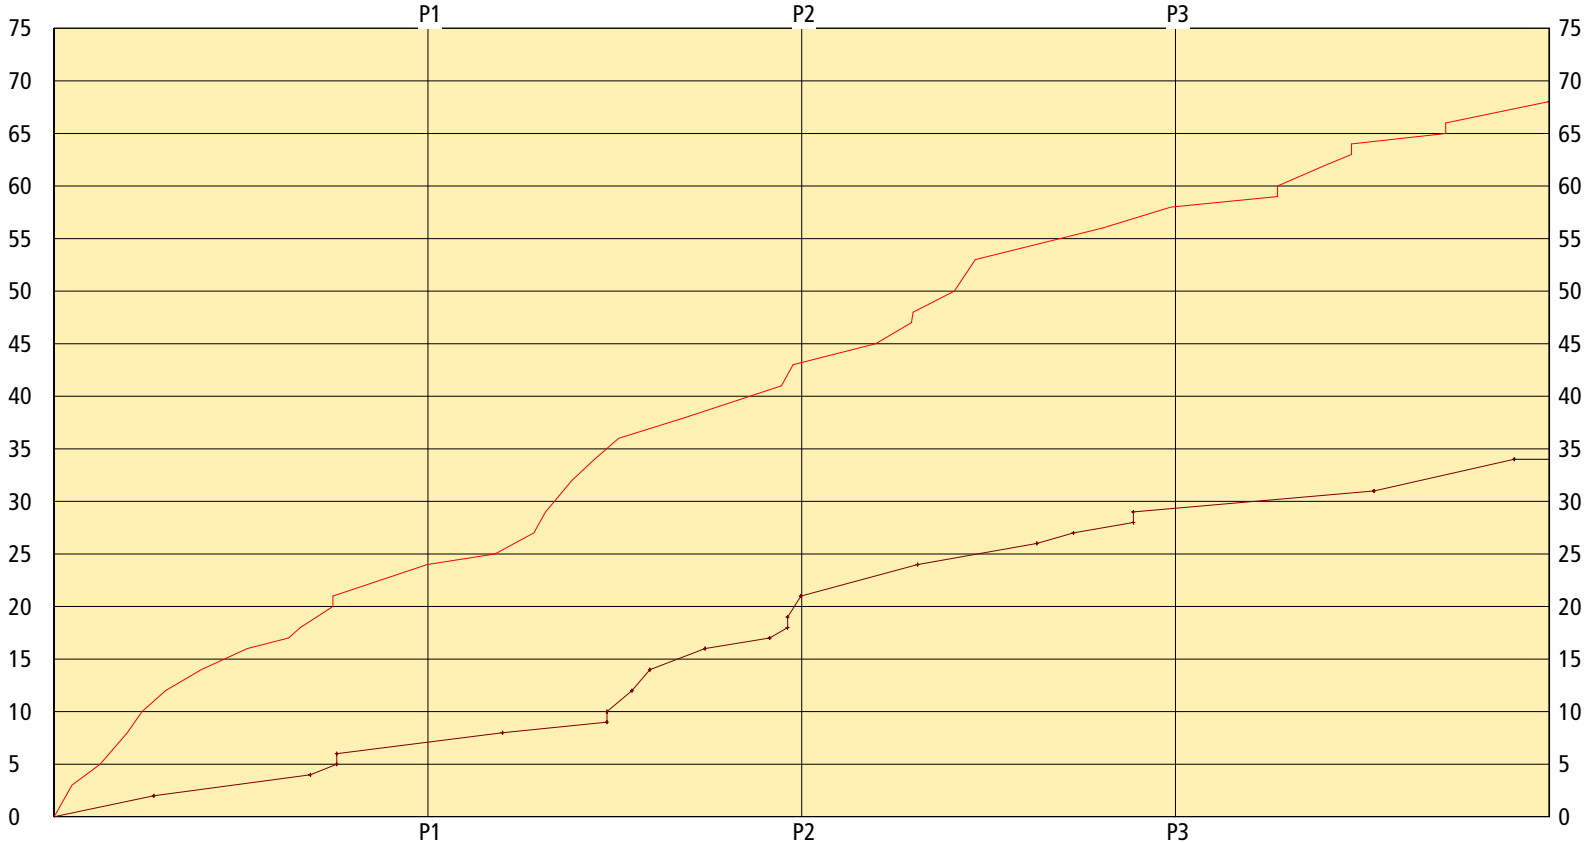

Lady Crimsons

Lady Cardinals

Lady Crimsons

Lady Cardinals

SCORING TIMELINE

Largest Lead DPM 64 SLAUR 29 (35 pts) Lead Changes 0 Number of Ties 0

2008 Houchens Industries/KHSAA Girls' Sweet 16 - Play by Play Report - Scoring Only (pg 1)
DuPont Manual Lady Crimsons vs. South Laurel Lady Cardinals
Date: 03/12/08 Time: 12 Noon CST Site: Diddle Arena, Bowling Green, KY Attendance: N