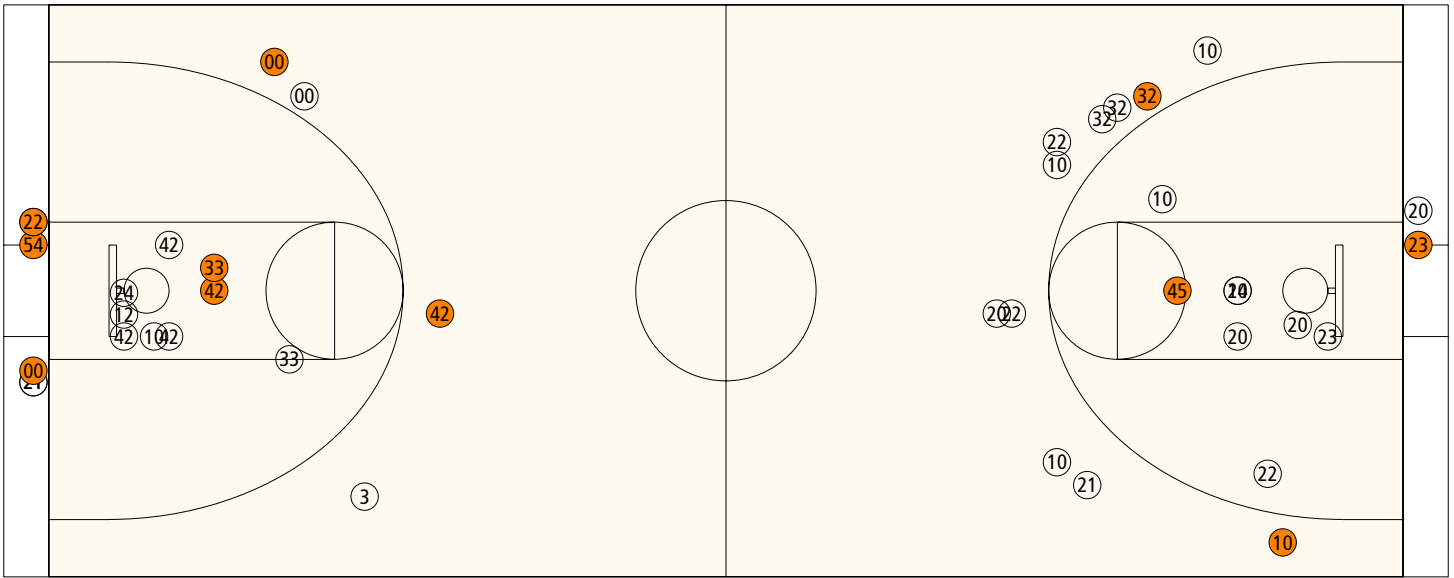

SECOND HALF

DuPont Manual

Shooting	Pts	Pts
2FG 6/15 (40.0%)	12	Pts/Shot 0.96
3FG 2/4 (50.0%)	6	2nd Eff Pts 0
TFG 8/19 (42.1%)		Pts off TO's 11
FT 7/15 (46.7%)	7	3Pt Eff +23.3
Scoring Distribution: 2FG 48.0% 3FG 24.0% FT 28.0%		

South Laurel

Shooting	Pts	Pts
2FG 2/10 (20.0%)	4	Pts/Shot 0.57
3FG 2/11 (18.2%)	6	2nd Eff Pts 2
TFG 4/21 (19.0%)		Pts off TO's 3
FT 3/4 (75.0%)	3	3Pt Eff +4.8
Scoring Distribution: 2FG 30.8% 3FG 46.2% FT 23.1%