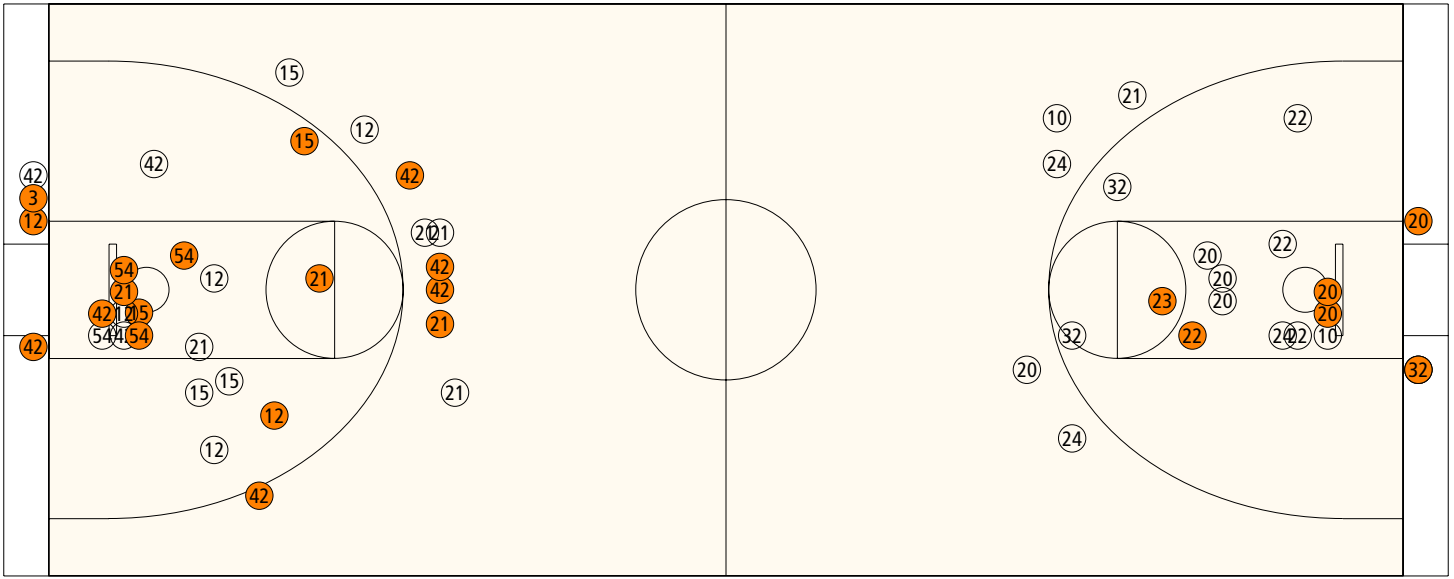

FIRST HALF

DuPont Manual

Shooting	Pts	Pts
2FG 12/22 (54.5%)	24	Pts/Shot 1.23
3FG 5/10 (50.0%)	15	2nd Eff Pts 10
TFG 17/32 (53.1%)		Pts off TO's 19
FT 4/7 (57.1%)	4	3Pt Eff +13.6
Scoring Distribution: 2FG 55.8% 3FG 34.9% FT 9.3%		

South Laurel

Shooting	Pts	Pts
2FG 7/18 (38.9%)	14	Pts/Shot 0.78
3FG 0/5 (0.00%)	0	2nd Eff Pts 4
TFG 7/23 (30.4%)		Pts off TO's 4
FT 7/8 (87.5%)	7	3Pt Eff -25.9
Scoring Distribution: 2FG 66.7% 3FG 0.0% FT 33.3%