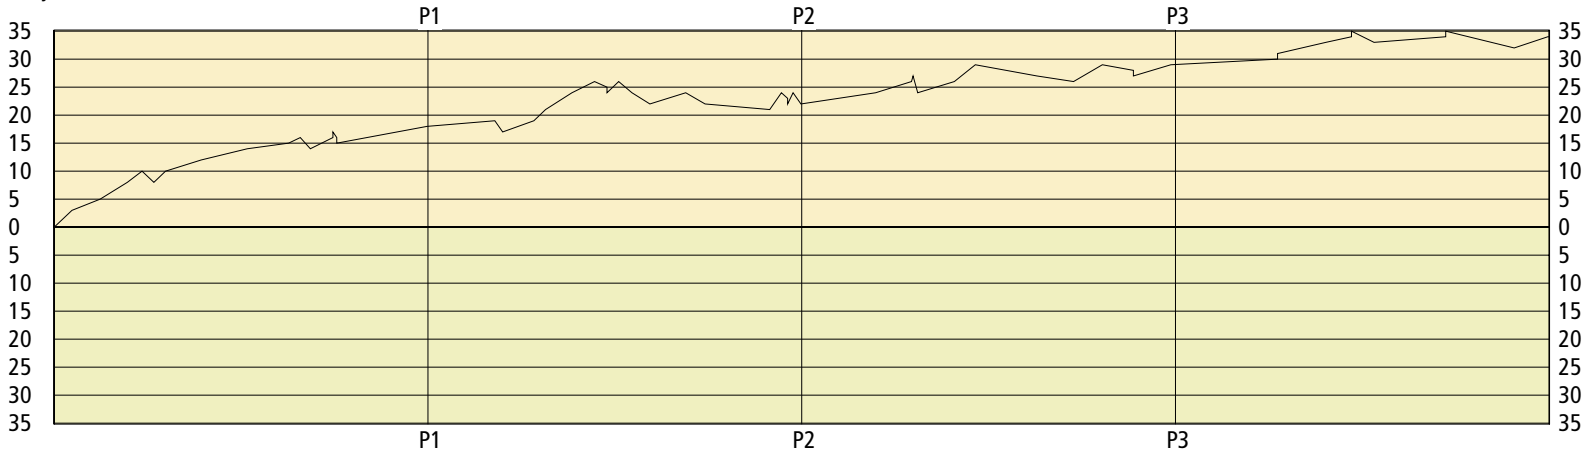

2008 Houchens Industries/KHSAA Girls' Sweet 16 - Scoring Timeline Report
DuPont Manual Lady Crimsons vs. South Laurel Lady Cardinals
DATE: 03/12/08 TIME: 12 Noon CST SITE: Diddle Arena, Bowling Green, KY

Lady Crimsons

Lady Cardinals

Lady Crimsons

Lady Cardinals